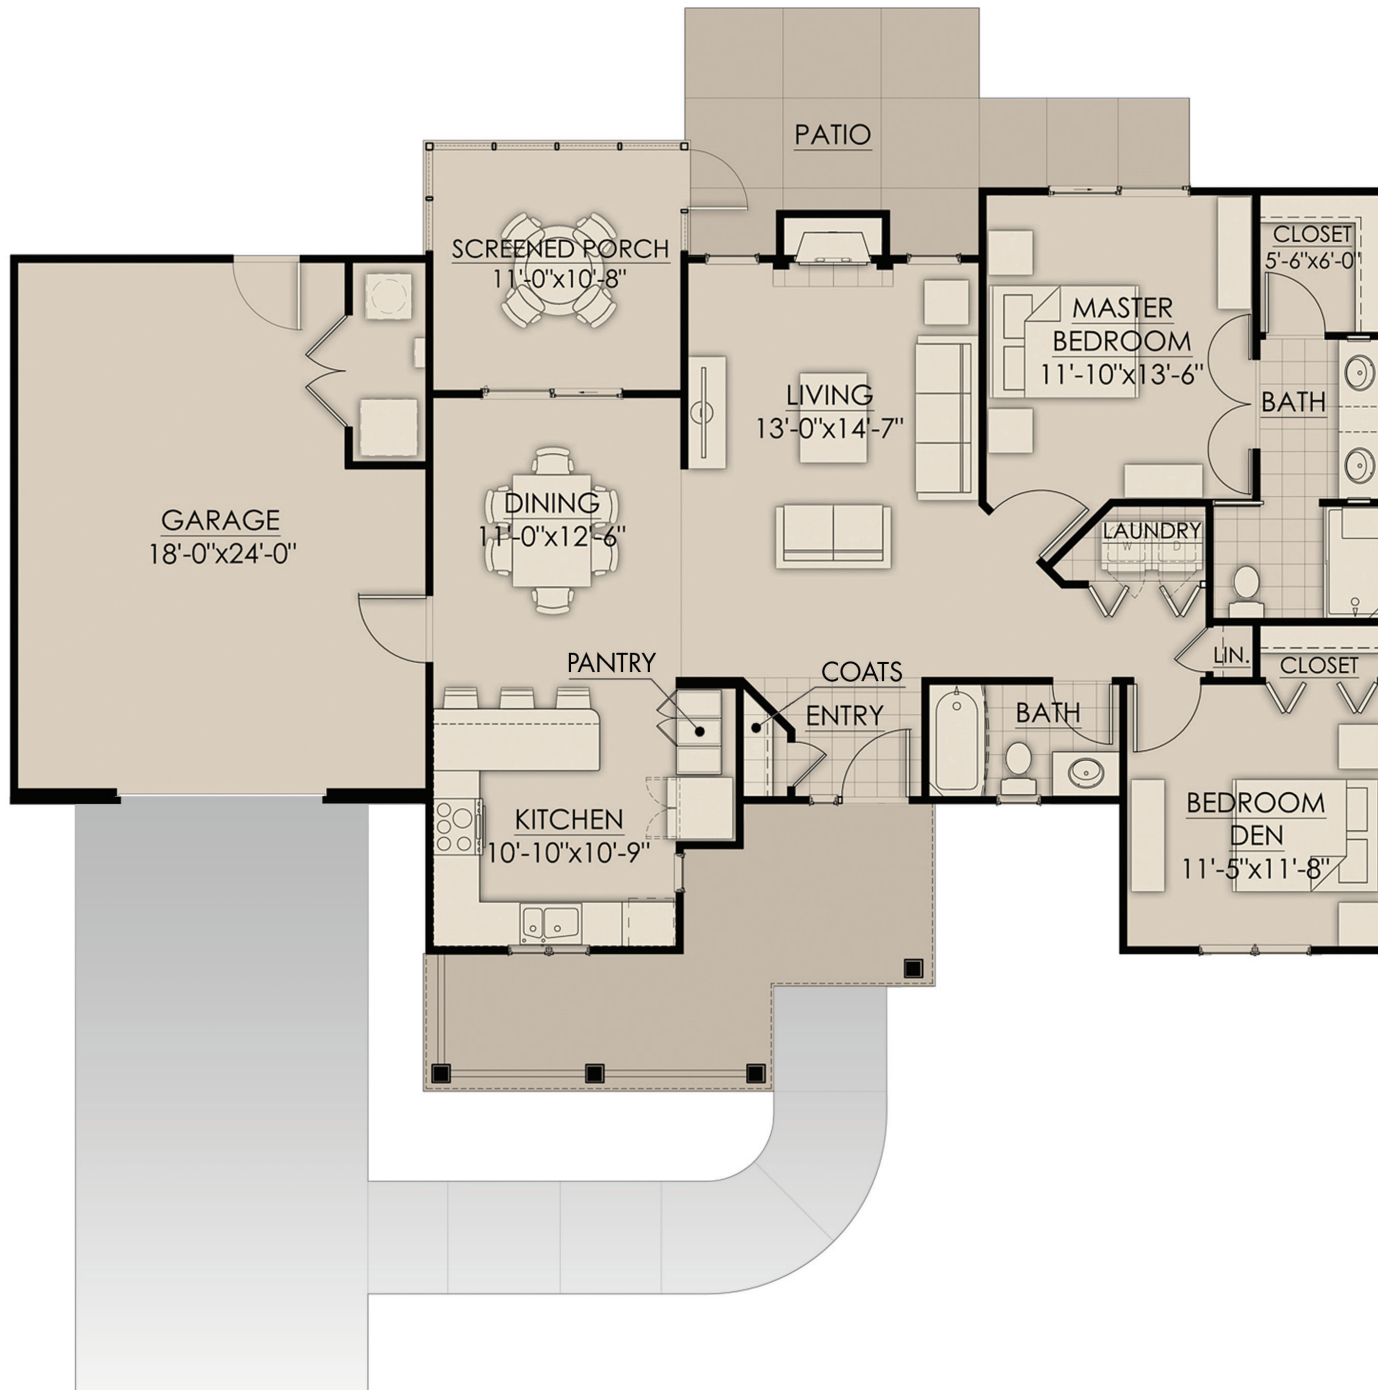

John Knox Village

615 LILAC PLACE
617 LILAC PLACE
619 LILAC PLACE
1,200 SQ. FT.
EVERY VILLA INCLUDES:

- Two bedrooms
- Two full baths
- Dining room
- Front-load washer/dryer
- Front porch
- Screened-in porch
- Oversized one-car garage